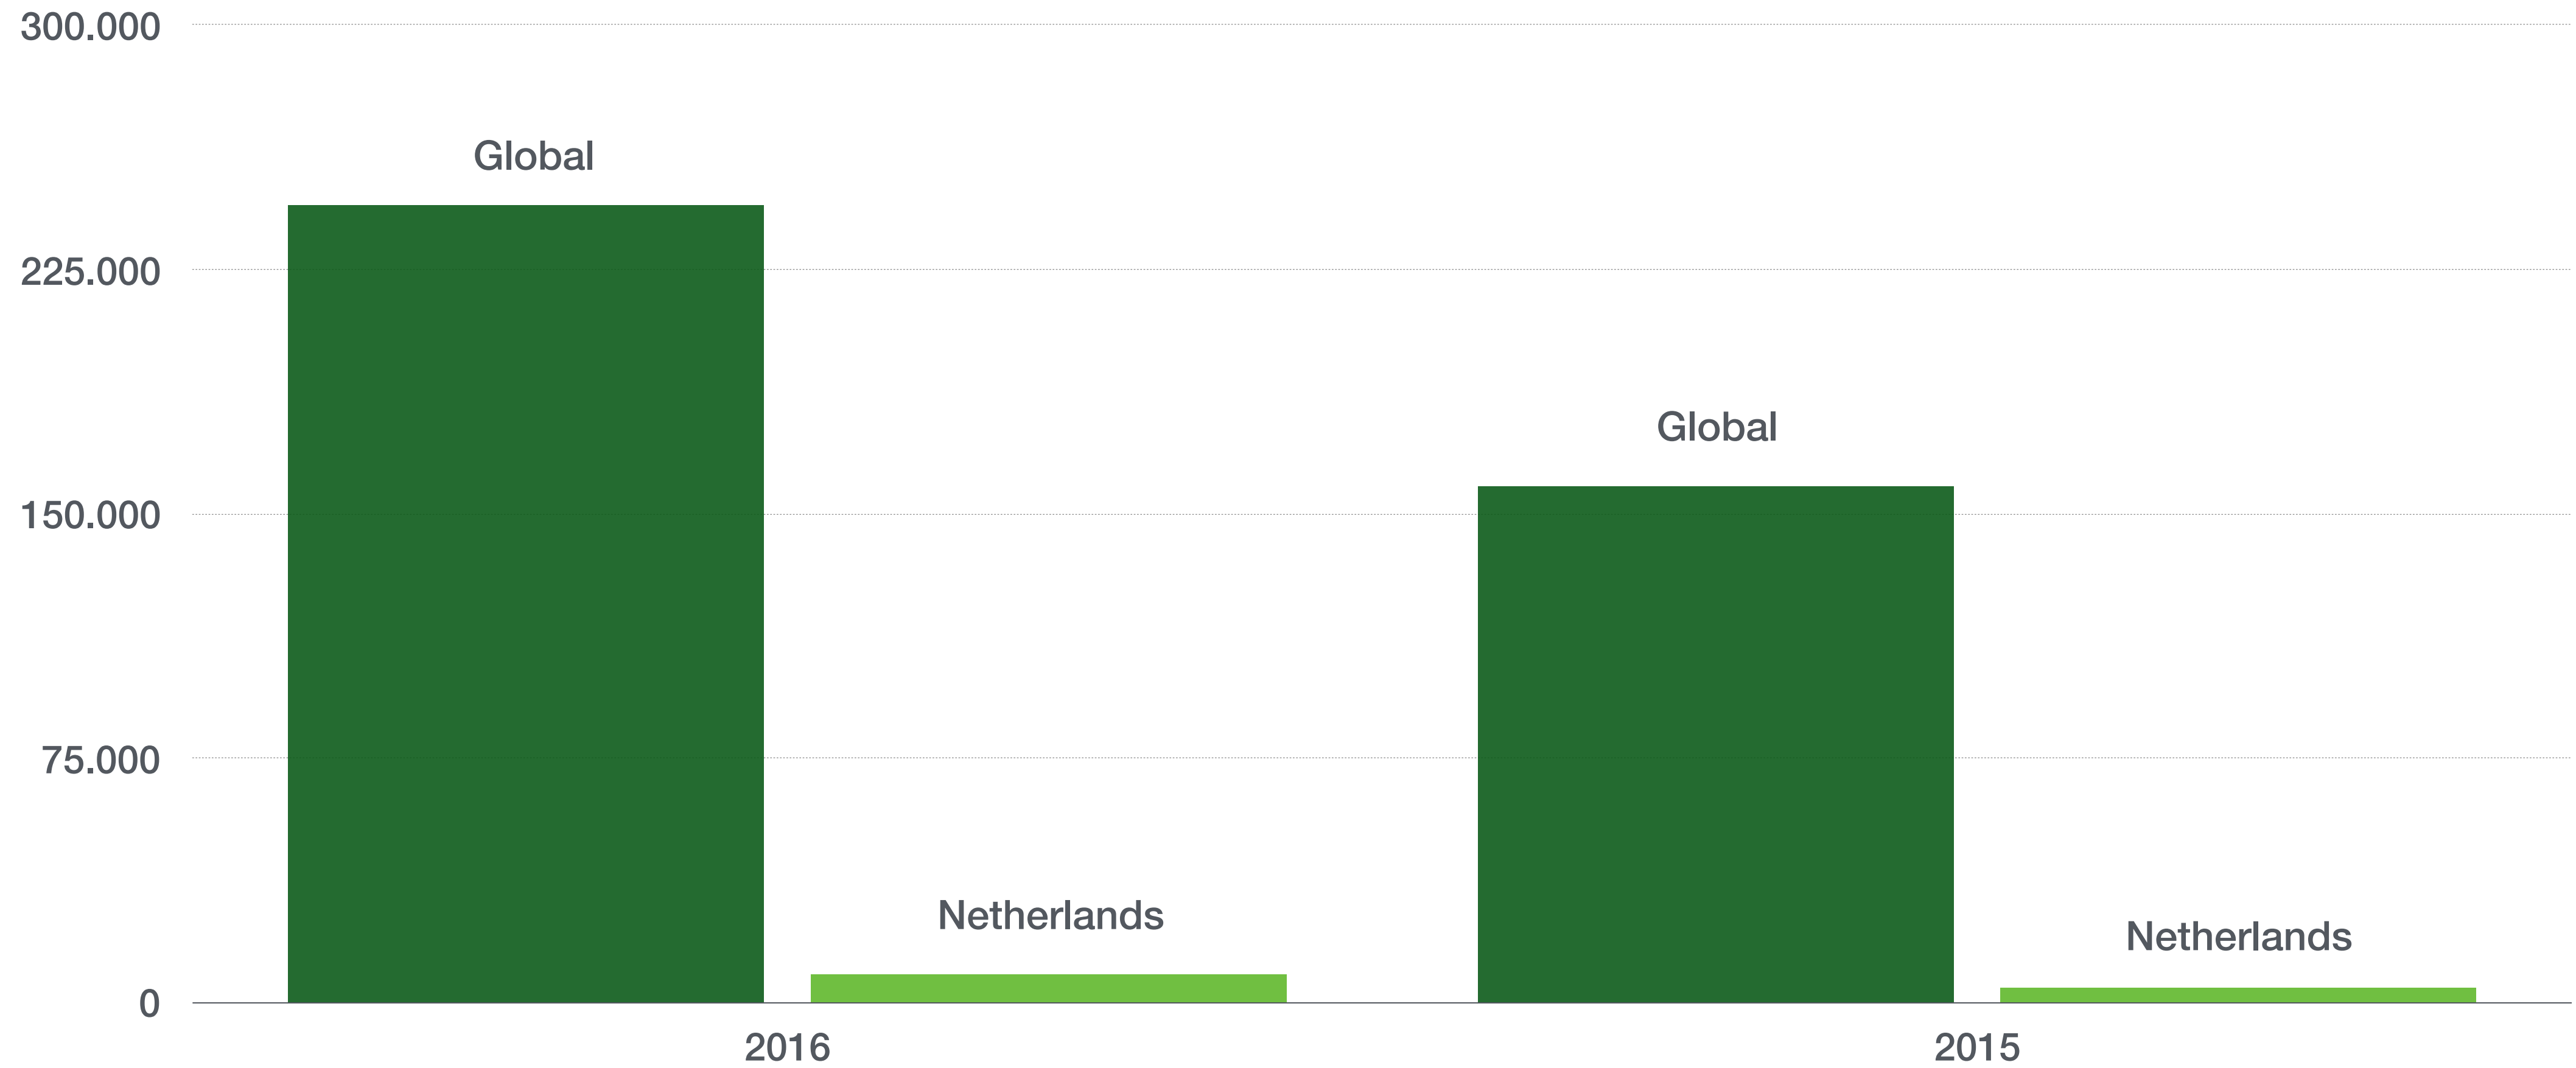

[DENISDOELAND.COM](https://www.denisdoeland.com)

[DDMCA.COM](https://www.ddmca.com)

Top 200 - Streams April 2015 vs 2016

Top 200 - Streams April 2015 vs 2016

Top 200 - Streams April 2015 vs 2016

	Country	2016			2015			%		
		#1 (High)	#50	Low	#1 (High)	#50	Low	#1 (High)	#50	Low
1	United States	1.531.266	340.502	98.887	995.751	187.289	63.115	154%	182%	157%
2	United Kingdom	703.007	99.823	22.171	416.940	69.148	15.035	169%	144%	147%
3	Germany	350.792	79.828	15.986	309.847	52.342	10.778	113%	153%	148%
4	Sweden	308.756	73.445	12.457	325.064	58.378	10.300	95%	126%	121%
5	Canada	248.317	31.612	8.605	41.299	8.890	2.281	601%	356%	377%
6	Brazil	229.772	61.803	14.119	60.995	19.611	5.104	377%	315%	277%
7	Mexico	225.925	74.087	19.948	144.823	39.002	10.941	156%	190%	182%
8	Norway	204.219	39.906	6.775	171.408	28.893	5.795	119%	138%	117%
9	Netherlands	167.367	40.491	8.464	178.677	26.418	4.708	94%	153%	180%
10	Spain	175.471	60.859	9.820	169.331	41.377	9.449	104%	147%	104%
Global		4.342.264	994.372	244.722	3.458.369	582.312	158.530	126%	171%	154%