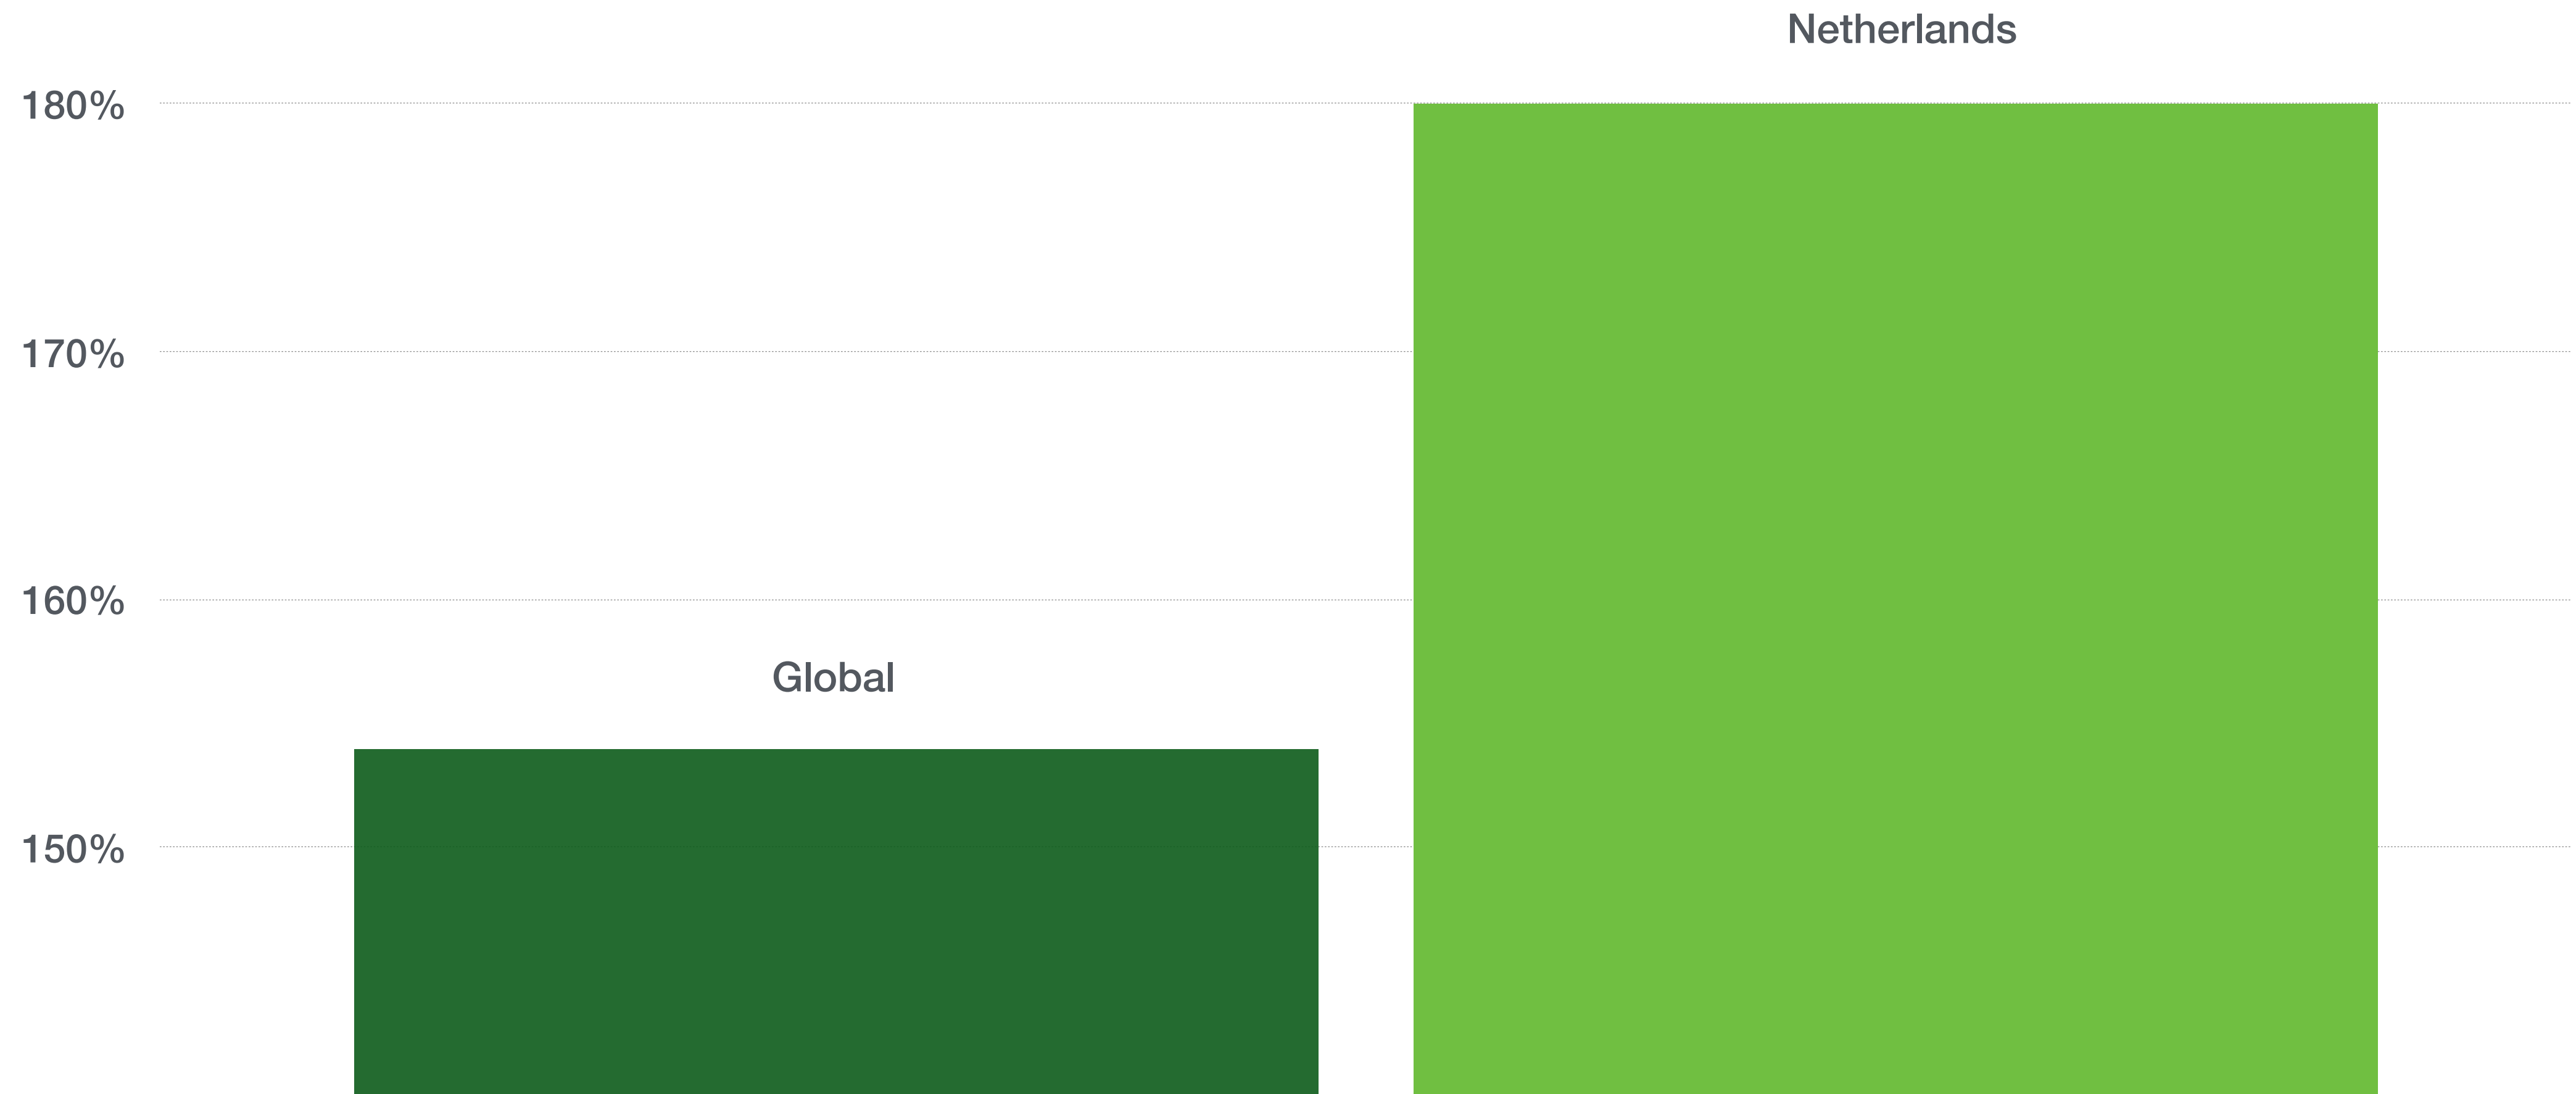

[DENISDOELAND.COM](https://www.denisdoeland.com)

[DDMCA.COM](https://www.ddmca.com)

Top 200 - Streams April 2015 vs 2016

Top 200 - Streams April 2015 vs 2016

Top 200 - Streams April 2015 vs 2016

	Country	2016			2015			%		
		#1 (High)	#50	Low	#1 (High)	#50	Low	#1 (High)	#50	Low
1	United States	1.531.266	340.502	98.887	995.751	187.289	63.115	154%	182%	157%
2	United Kingdom	703.007	99.823	22.171	416.940	69.148	15.035	169%	144%	147%
3	Germany	350.792	79.828	15.986	309.847	52.342	10.778	113%	153%	148%
4	Sweden	308.756	73.445	12.457	325.064	58.378	10.300	95%	126%	121%
5	Canada	248.317	31.612	8.605	41.299	8.890	2.281	601%	356%	377%
6	Brazil	229.772	61.803	14.119	60.995	19.611	5.104	377%	315%	277%
7	Mexico	225.925	74.087	19.948	144.823	39.002	10.941	156%	190%	182%
8	Norway	204.219	39.906	6.775	171.408	28.893	5.795	119%	138%	117%
9	Netherlands	167.367	40.491	8.464	178.677	26.418	4.708	94%	153%	180%
10	Spain	175.471	60.859	9.820	169.331	41.377	9.449	104%	147%	104%
Global		4.342.264	994.372	244.722	3.458.369	582.312	158.530	126%	171%	154%